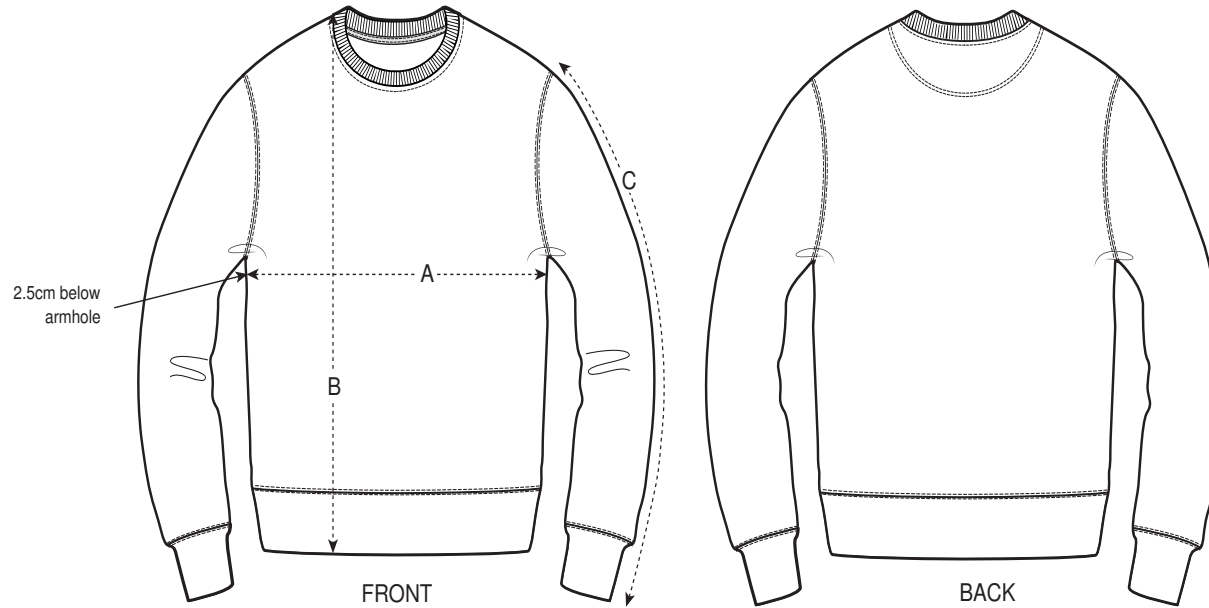

XS**S****M****L****XL****XXL**

Size guide

**XS****S****M****L****XL****XXL****A Half Chest****48****50.5****53****56****59****62****B Body Length****65****68****72****74****76****78****C Sleeve Length****62****64.5****66****67.5****69****70.5**

XS**S****M****L****XL****XXL**

Size guide

**XS****S****M****L****XL****XXL****A Half Chest****49****51.5****54****57****60****63****B Body Length****65****68****72****74****76****78****C Sleeve Length****61.5****64****65.5****67****68.5****70**

STEVEN BLANCO WOVEN TOTE BAG

Size guide

SIZE

OS

A	Width	37
B	Length	39
D1	Strap Length	65

STEVEN BLANCO WOVEN TOTE BAG

Size guide

SIZE

OS

A	Width	49
B	Length	37
D1	Strap Length	70