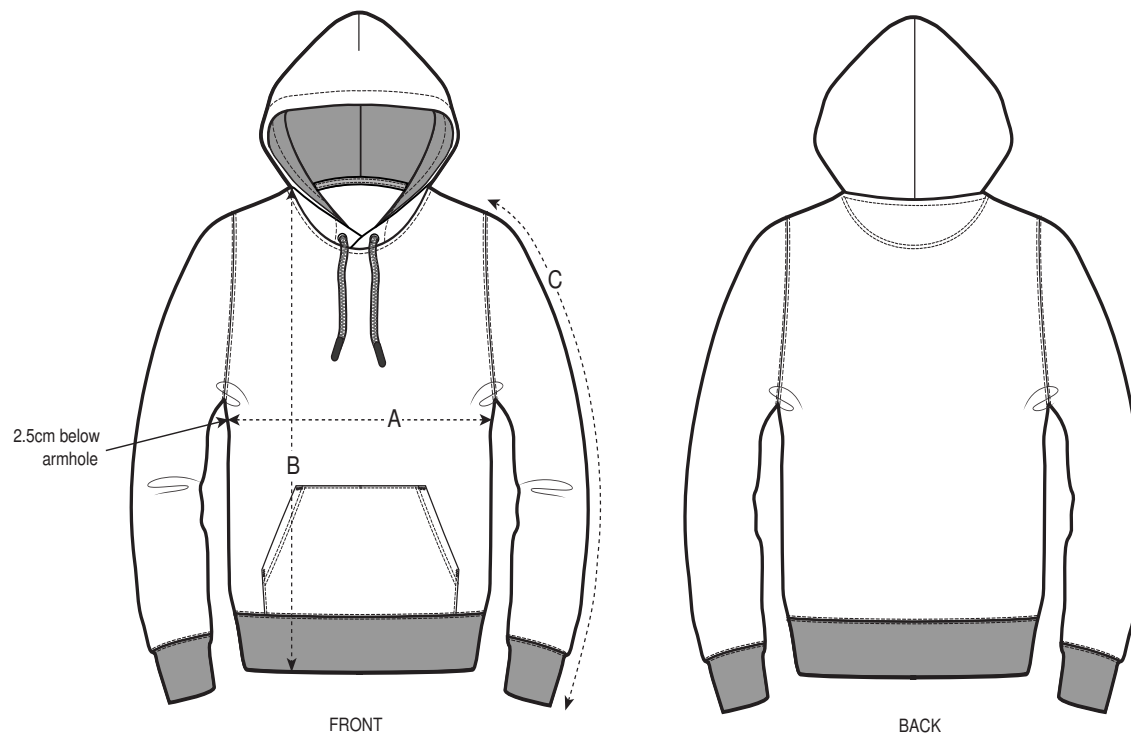

XS**S****M****L****XL****XXL**

Size guide

**XS****S****M****L****XL****XXL****A Half Chest****48****50.5****53****56****59****62****B Body Length****65****68****72****74****76****78****C Sleeve Length****62****64.5****66****67.5****69****70.5**

XS**S****M****L****XL****XXL**

Size guide

**XS****S****M****L****XL****XXL****A Half Chest****49****51.5****54****57****60****63****B Body Length****65****68****72****74****76****78****C Sleeve Length****61.5****64****65.5****67****68.5****70**

STEVEN BLANCO WOVEN TOTE BAG

Size guide

SIZE

OS

A	Width	37
B	Length	39
D1	Strap Length	65

STEVEN BLANCO WOVEN TOTE BAG

Size guide

SIZE

OS

A	Width	49
B	Length	37
D1	Strap Length	70