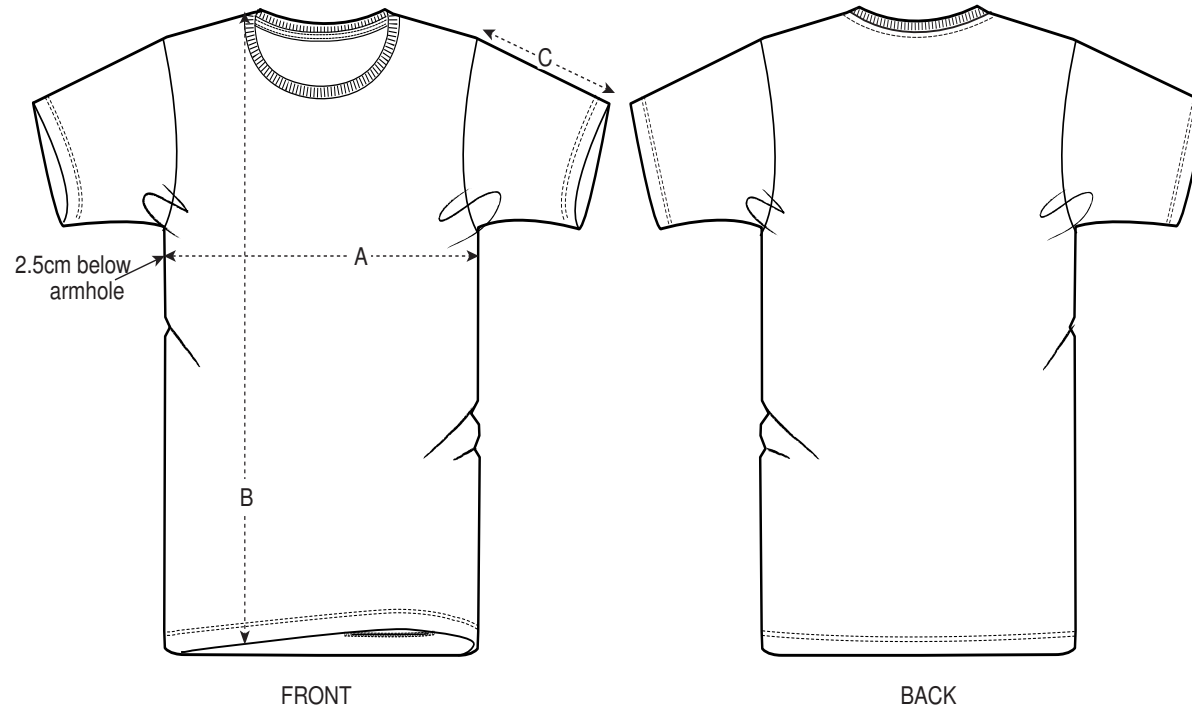

XS

S

M

L

XL

XXL

Size guide

XS

S

M

L

XL

XXL

A Half Chest
B Body Length
C Sleeve Length

46

49

52

55

58

61

66

69

72

74

76

78

19.5

20.5

21.5

22.5

22.5

23.5